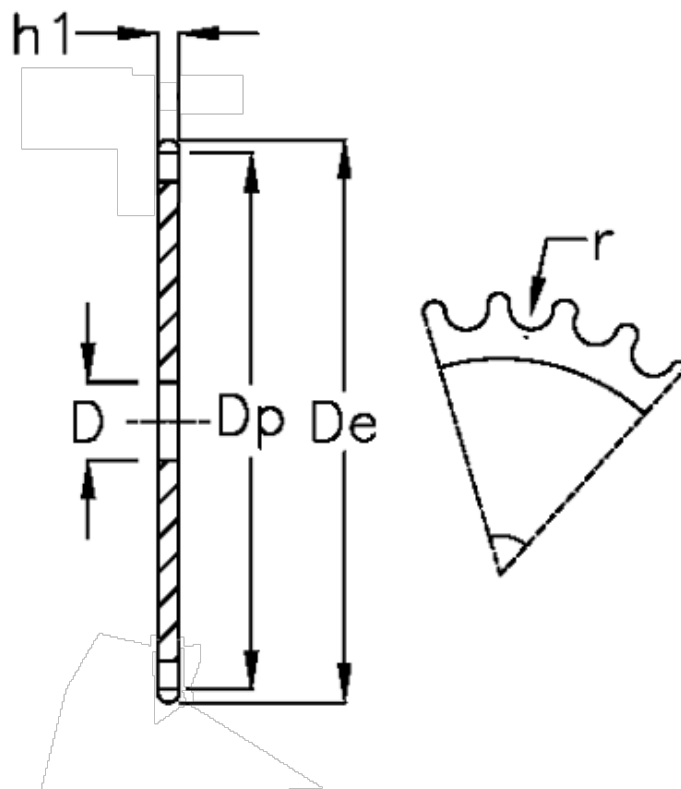

Article number: 616021010051

Description: Plate wheel 24 B-1 Z=51 simplex

Measures

C	= 4
D	= 30
De	= 633.8
Dp	= 618.89
For chain size	= 1 1/2 x 1
For chain type	= 24 B-1
h1	= 24.1
Number of teeth	= 51

$r = 25.4$